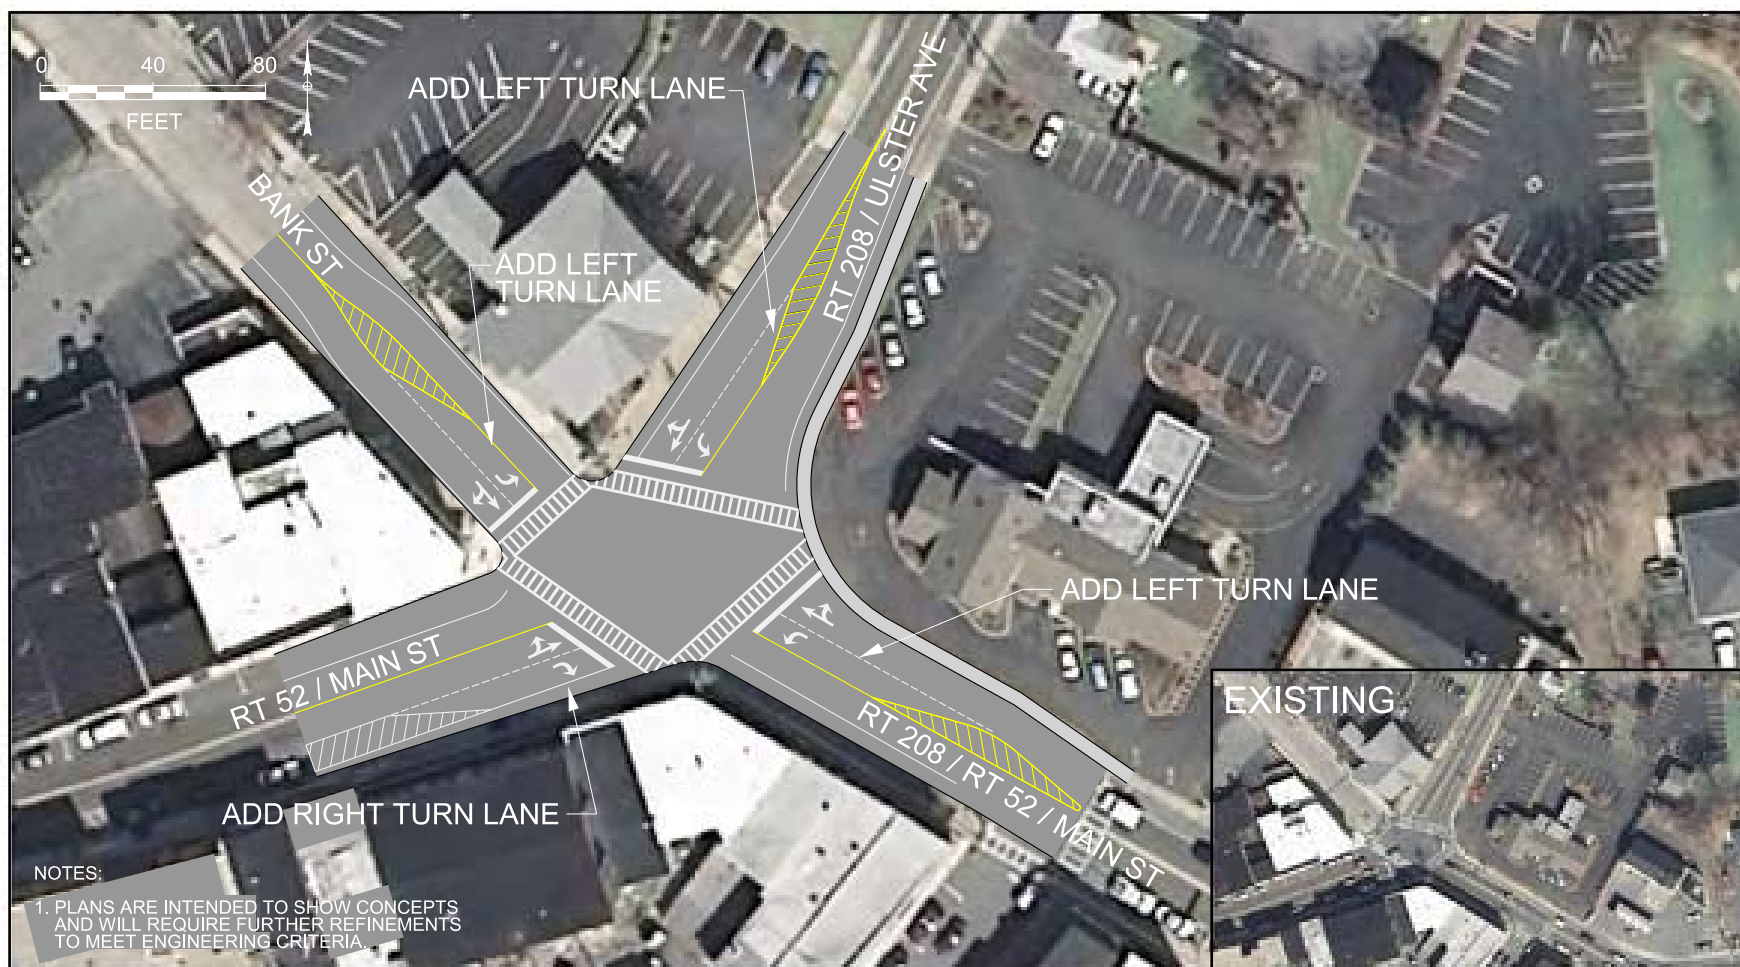

Route 17K at Rock Cut Road - Town of Newburgh

Route 17K at Route 211 - Village of Montgomery

Route 208 at Route 52 - Village of Walden

Route 208 at I-84 Ramps - Town of Montgomery

NOTE: THESE DRAWINGS DEPICT SCHEMATIC DIAGRAMS ONLY. NO FORMAL PROPOSALS HAVE BEEN MADE.