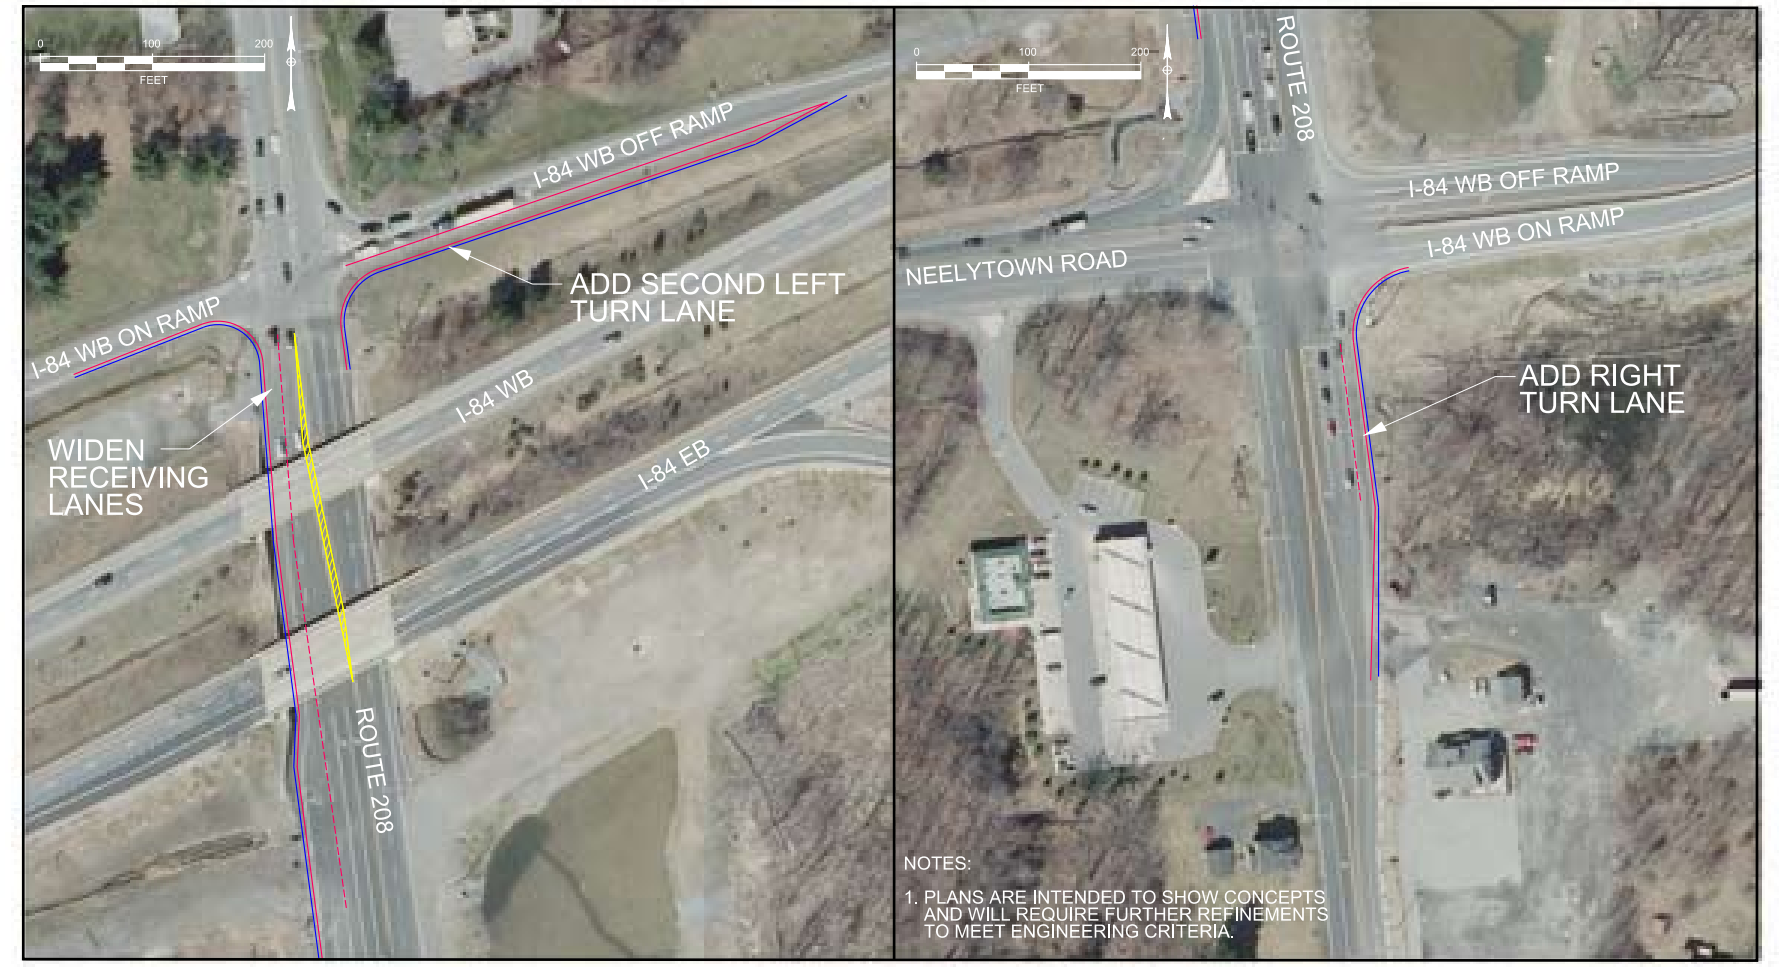

Route 17K at Rock Cut Road - Town of Newburgh

Route 17K at Route 211 - Village of Montgomery

Route 208 at Route 52 - Village of Walden

Route 208 at I-84 Ramps - Town of Montgomery

NOTE: THESE DRAWINGS DEPICT SCHEMATIC DIAGRAMS ONLY. NO FORMAL PROPOSALS HAVE BEEN MADE.